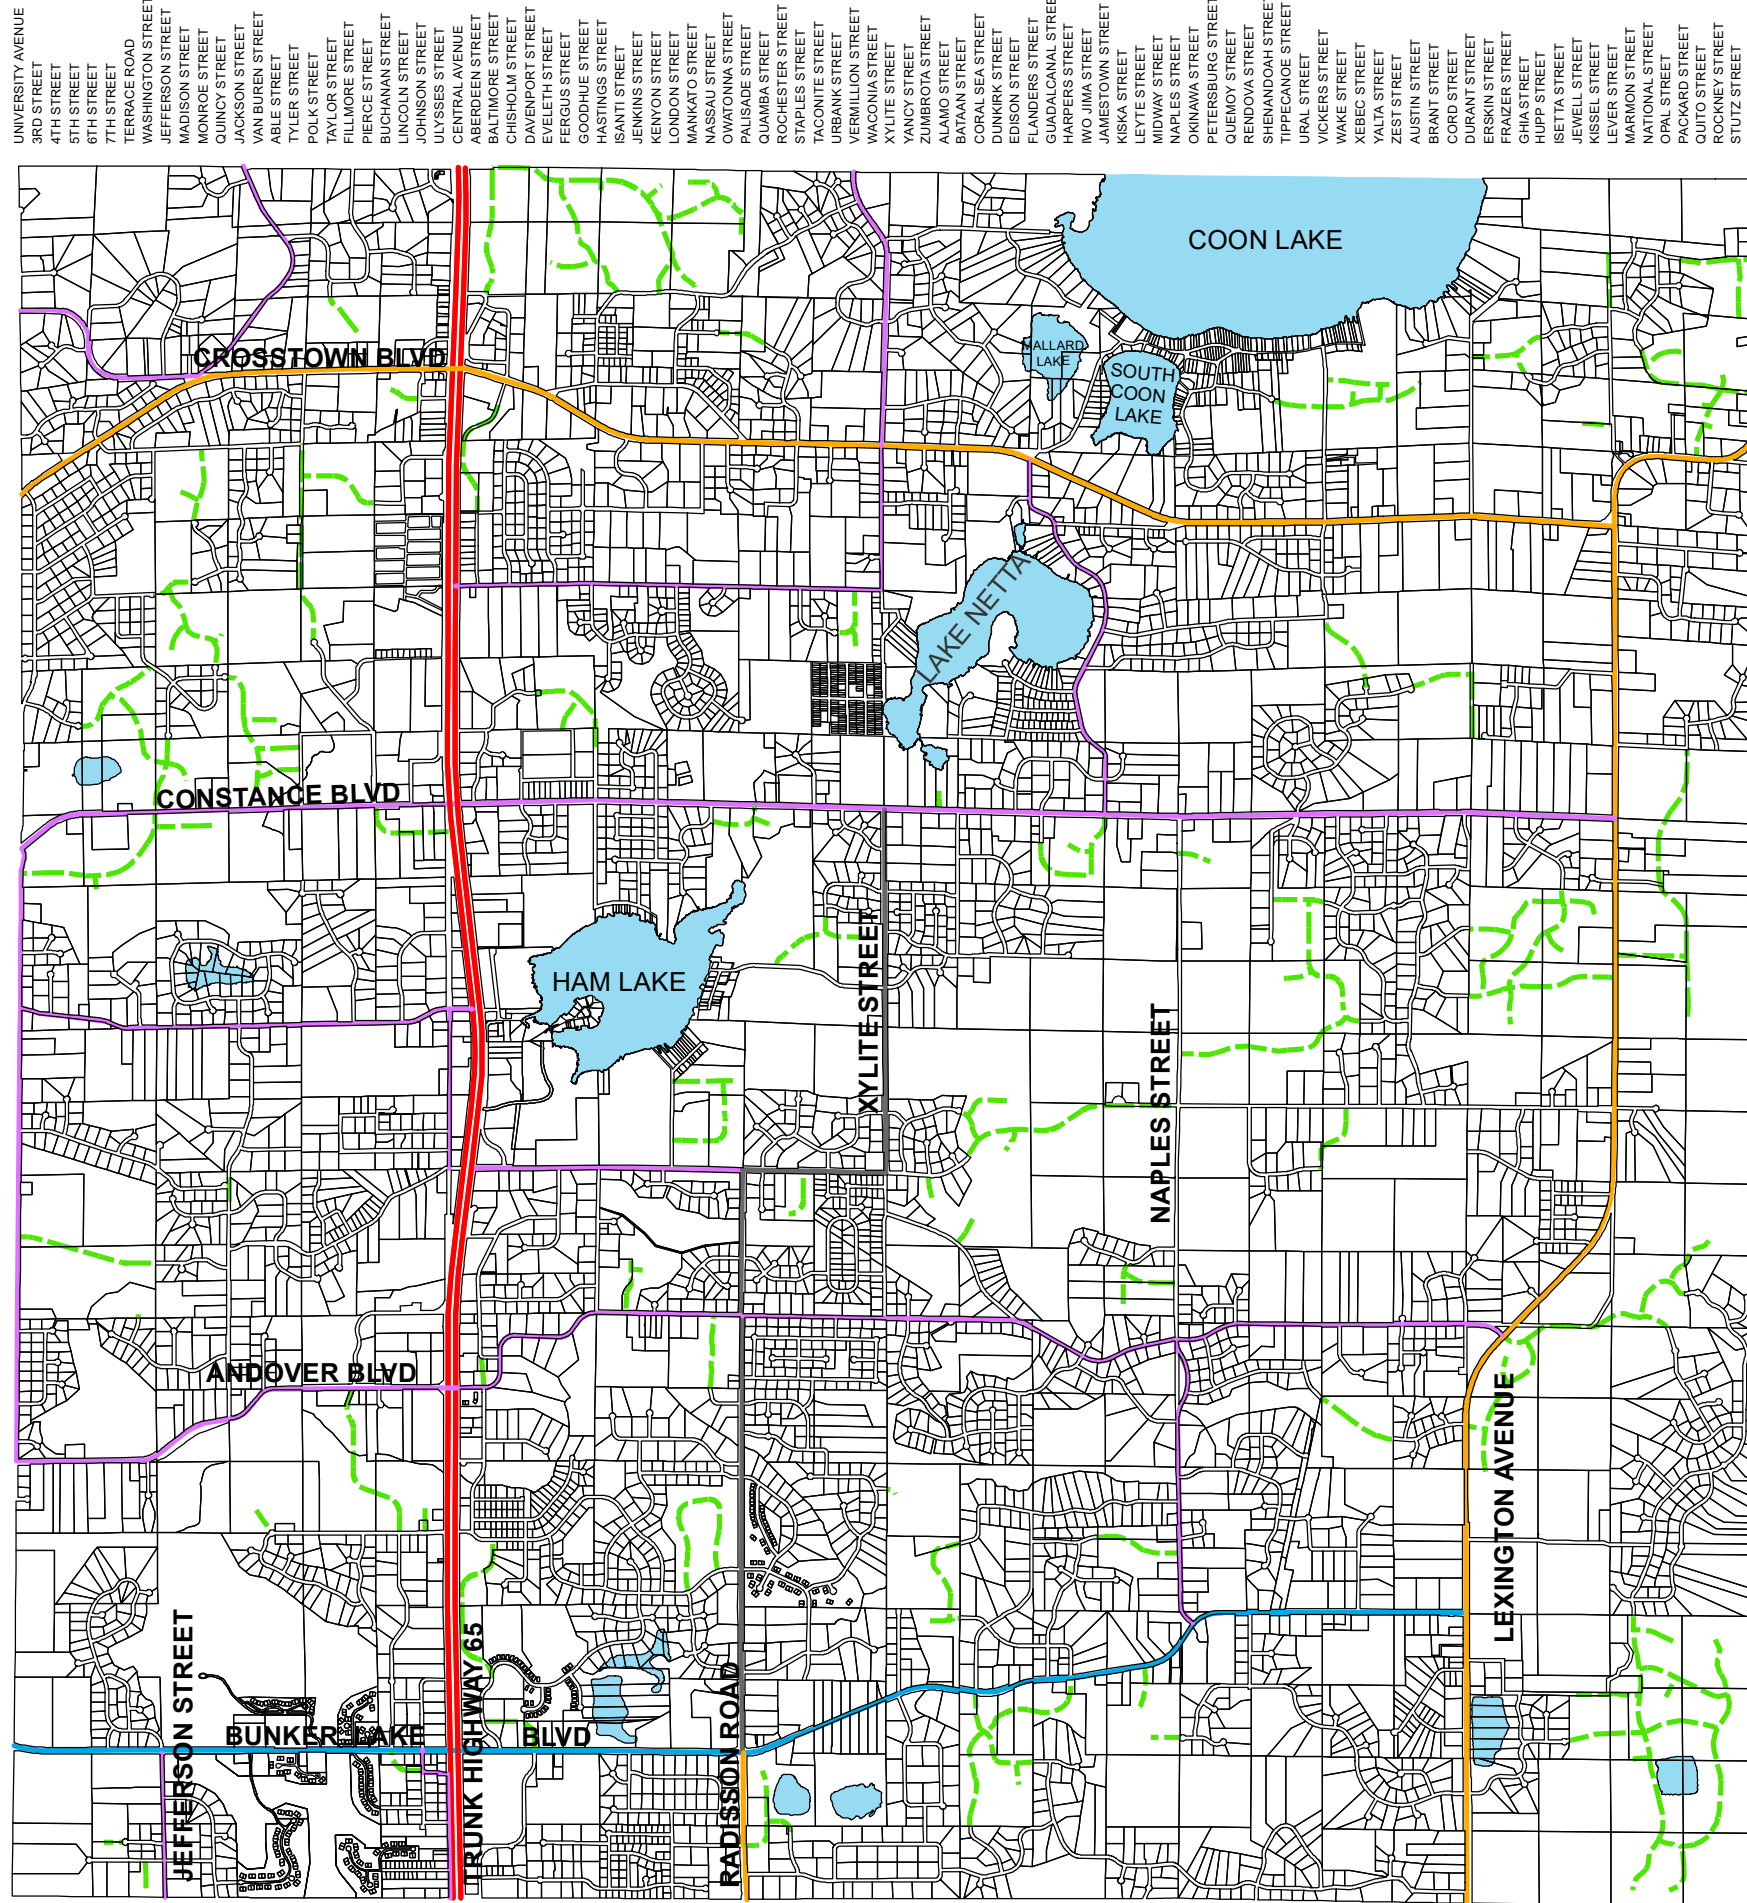

PRESIDENTS

CITIES

BATTLES

AUTOMOBILES

HAM LAKE, MINNESOTA

FUTURE ROADWAY CLASSIFICATION

LEGEND

- Principal Arterial
- Other Arterial
- Minor Expander
- Minor Reliever
- Major Collector
- Proposed Local

MAP DATE:

12/11/2024

G:\Website\Thoroughfare.mxd