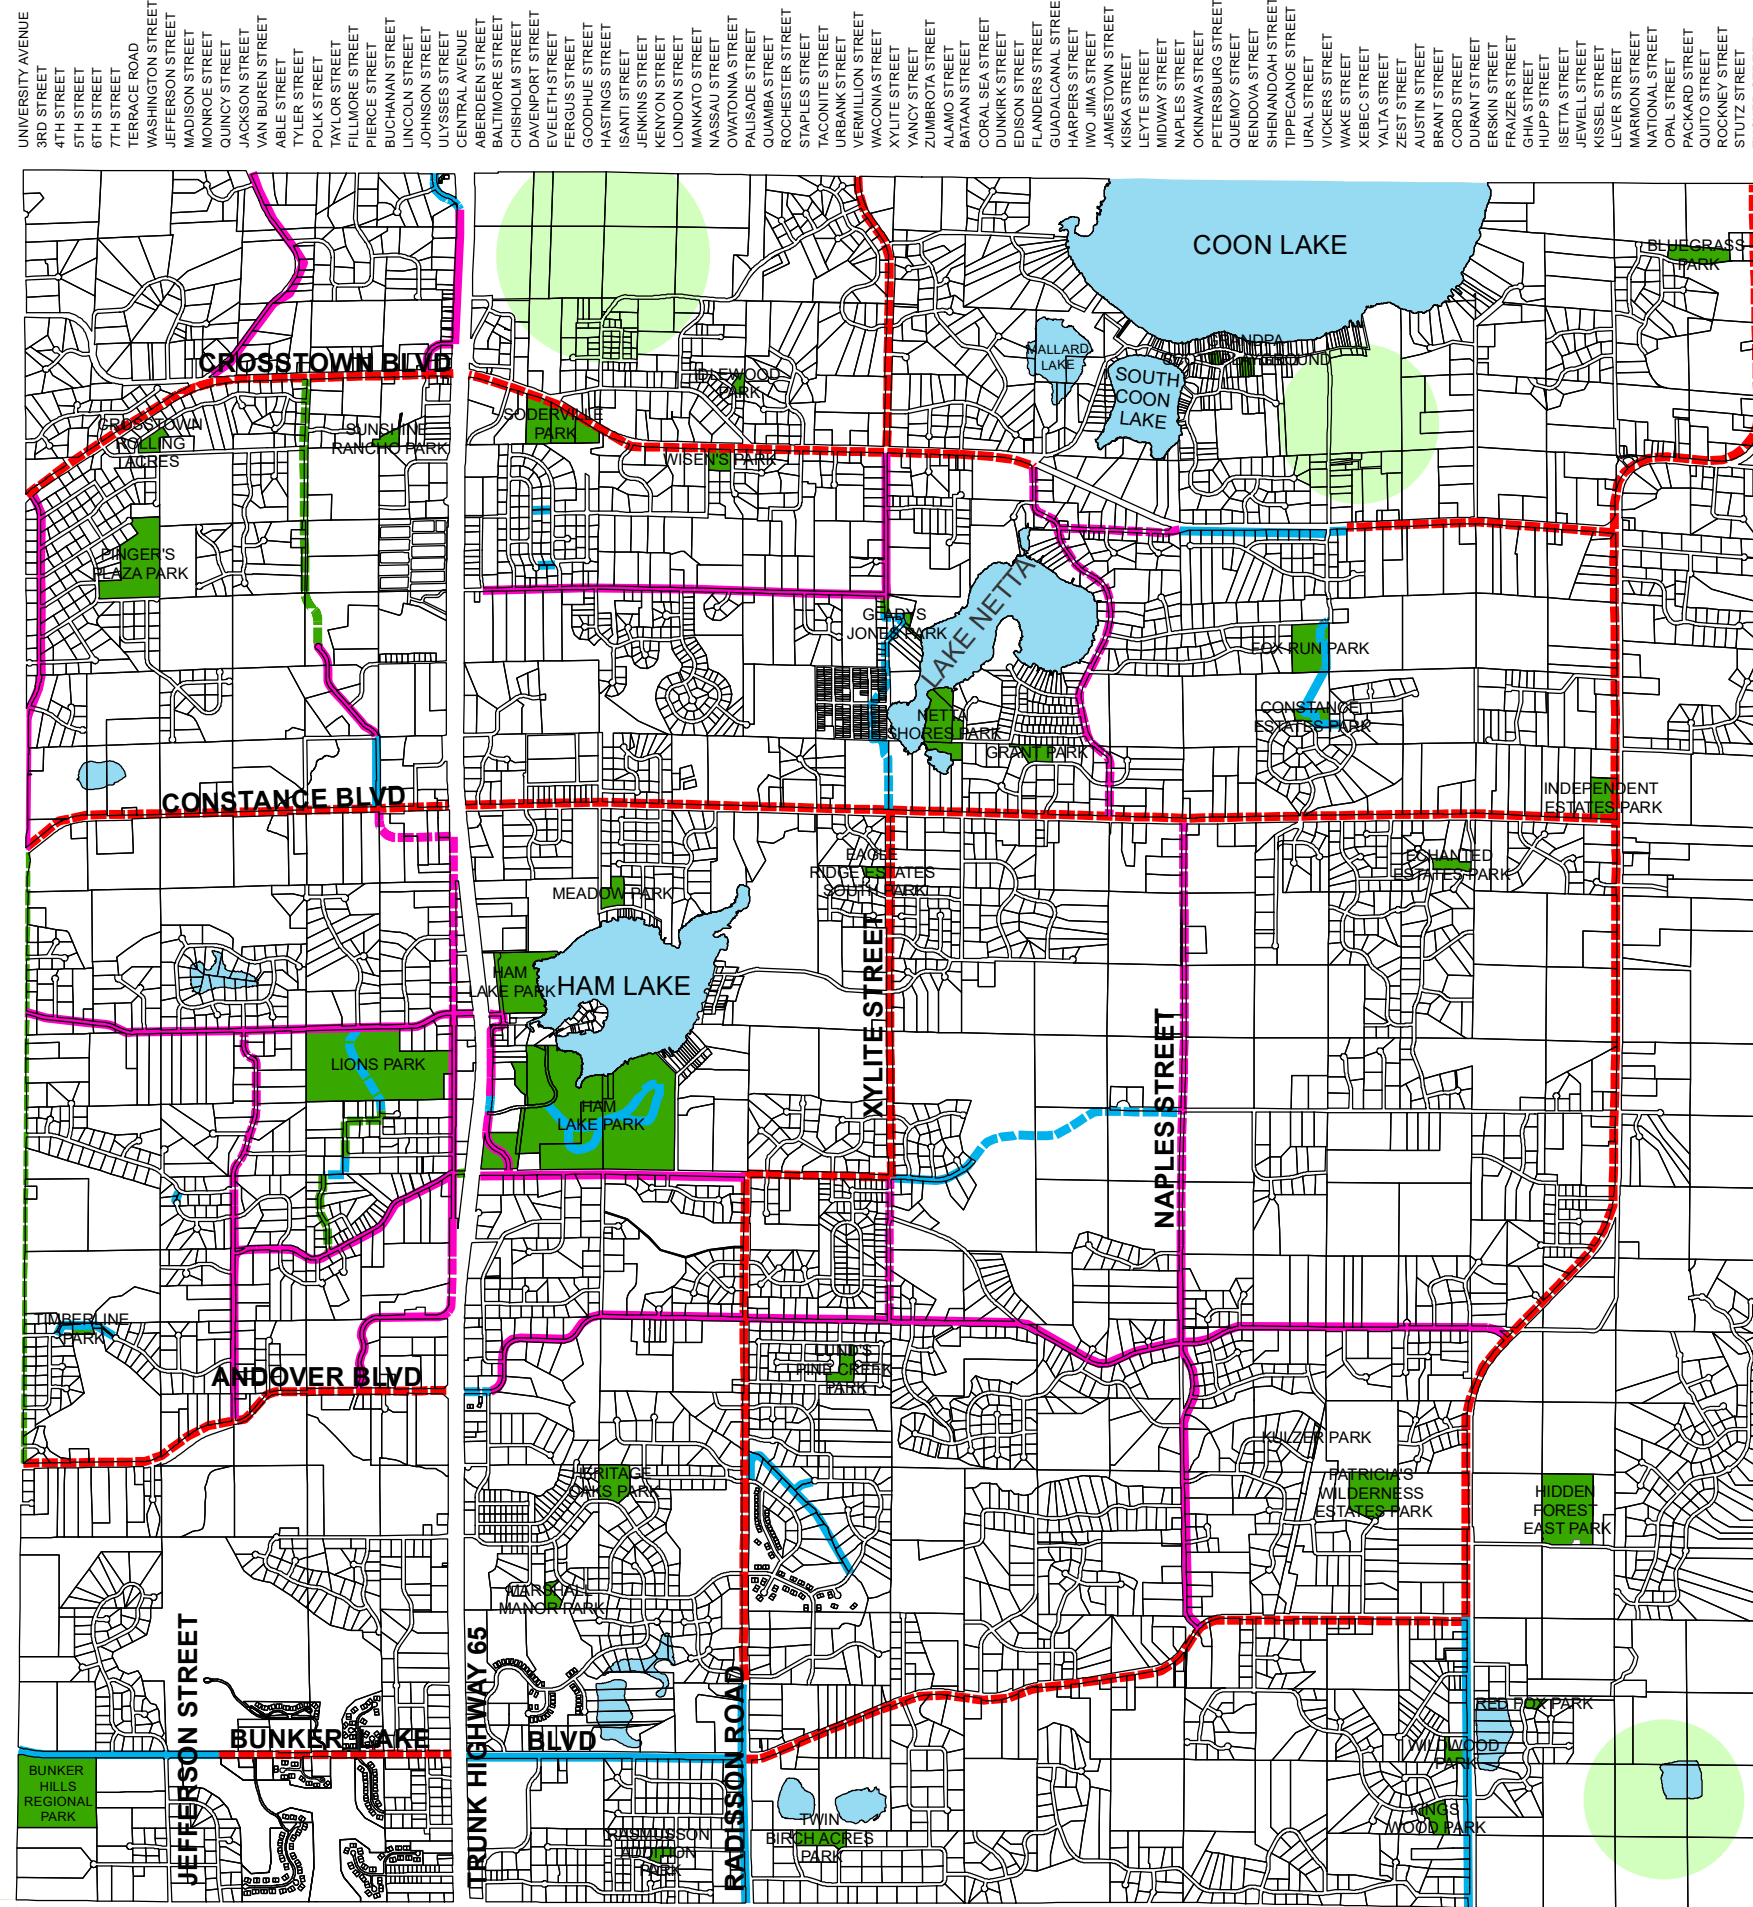

# HAM LAKE, MINNESOTA

## BIKE FACILITIES MAP

### Legend

- Potential Future Park
- Existing Bike Lane
- Existing Bike Path
- Proposed County Bike Path
- Proposed Bike Lane/Path
- Proposed Bike Lane
- Proposed Bike Path
- Existing Park

MAP DATE:

12/11/2024